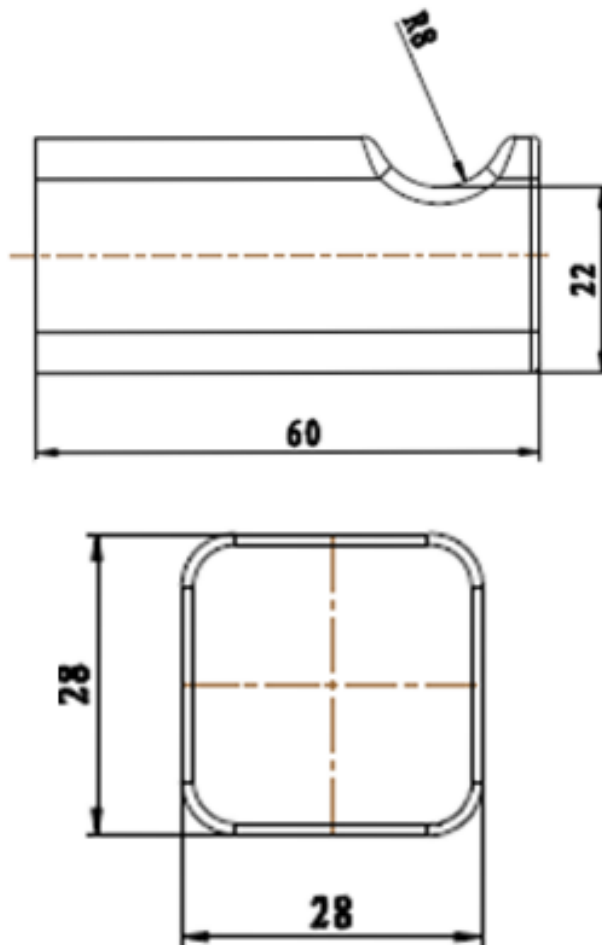

70531 MARLO Compact Robe Hook

Features:

- Compact Robe Hook
- Brass Material
- Fixing Screws Included

Product Codes:

70531	Chrome
70531BK	Matte Black

All measurements and specifications provided for our products are approximate and subject to change without prior notice. The information listed is correct at time of publication, however Bestlink International PTY LTD reserves the right to vary design and dimensions of products without prior notice. We recommend verifying dimensions and specifications before installation. For ceramic products, please allow a +/- 5mm tolerance for manufacturing variance. For basins, it is recommended that actual basin be used when cutting out bench top to ensure exact fit.